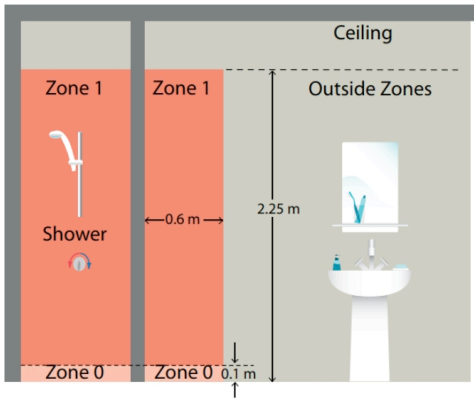

The 50 plus

Services for those aged 50plus and others

0845 22 50 495 and local numbers as shown on our website
www.the50plus.co.uk

Section

The space under the bath is:
 Zone 1 if accessible without the use of a tool
 outside the zones if accessible only with the use of a tool

Plan

Section

Plan

Section

Plan

S = thickness of partition
 Y = radial distance from the fixed water outlet to the inner corner of the partition

For details refer to BS7671 on-site guide – the 50plus office has access