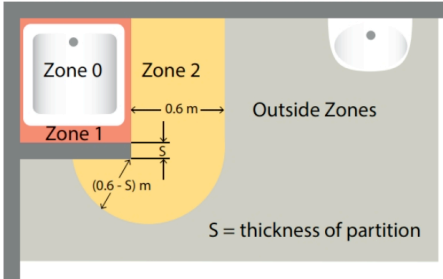

Plan

Section

Plan

Section

Plan

S = thickness of partition
 Y = radial distance from the fixed water outlet to the inner corner of the partition

For details refer to BS7671 on-site guide – the 50plus office has access