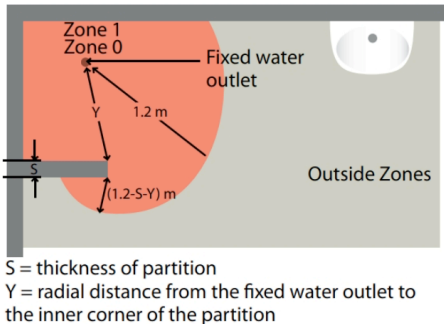

Plan

Section

Plan

Section

Plan

S = thickness of partition
 Y = radial distance from the fixed water outlet to the inner corner of the partition

For details refer to BS7671 on-site guide – the 50plus office has access