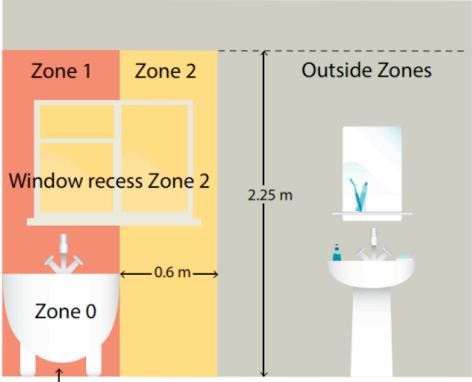

The 50 plus

Services for those aged 50plus and others

0845 22 50 495 and local numbers as shown on our website
www.the50plus.co.uk

Section

The space under the bath is:
 Zone 1 if accessible without the use of a tool
 outside the zones if accessible only with the use of a tool

Plan

Section

Plan

Section

Plan

S = thickness of partition
 Y = radial distance from the fixed water outlet to the inner corner of the partition

For details refer to BS7671 on-site guide – the 50plus office has access