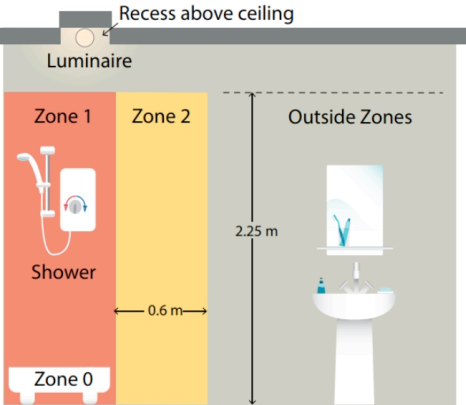

The 50 plus

Services for those aged 50plus and others

0845 22 50 495 and local numbers as shown on our website
www.the50plus.co.uk

Section

The space under the bath is:
 Zone 1 if accessible without the use of a tool
 outside the zones if accessible only with the use of a tool

Plan

Section

Plan

Section

Plan

S = thickness of partition
 Y = radial distance from the fixed water outlet to the inner corner of the partition

For details refer to BS7671 on-site guide – the 50plus office has access