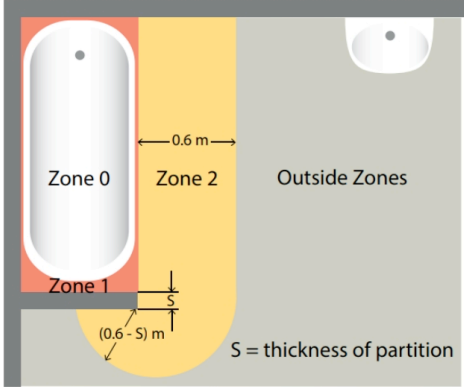

The 50 plus

Services for those aged 50plus and others

0845 22 50 495 and local numbers as shown on our website
www.the50plus.co.uk

Section

The space under the bath is:
 Zone 1 if accessible without the use of a tool
 outside the zones if accessible only with the use of a tool

Plan

Section

Plan

Section

Plan

S = thickness of partition
 Y = radial distance from the fixed water outlet to the inner corner of the partition

For details refer to BS7671 on-site guide – the 50plus office has access